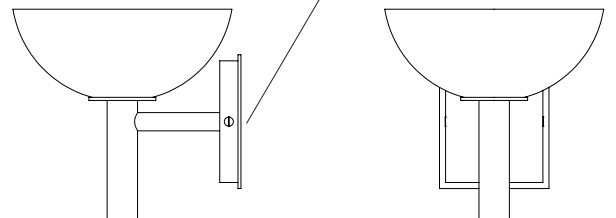

PRATO ALABASTER SCONCE BB

8-5/8"H X 9"W X 9-3/8"D

UL APPROVED  
HOLDS (1) 60W CANDELABRA BULB  
MUST USE LED BULB

BRUSHED BRASS FINISH

J-BOX WIRING POINT  
CENTERED ON BACKPLATE

ORPHAN WORK