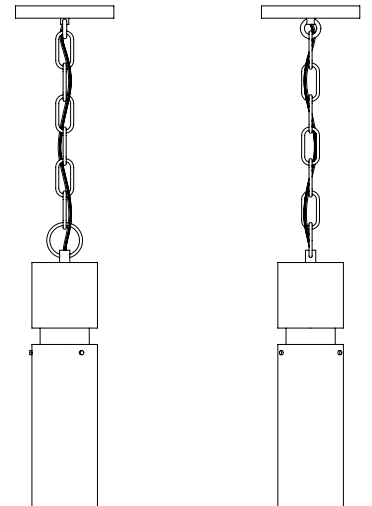

ZONA ALABASTER PENDANT BN

DIMENSIONS NOT INCLUDING CHAIN
5-3/8" DIA X 15-1/4" H

HEIGHT TO ORDER*
UL APPROVED
HOLDS (1) 60W CANDELABRA BULB
MUST USE LED BULB

J-BOX WIRING POINT
CENTERED ON CANOPY

BRUSHED NICKEL FINISH

ORPHAN WORK