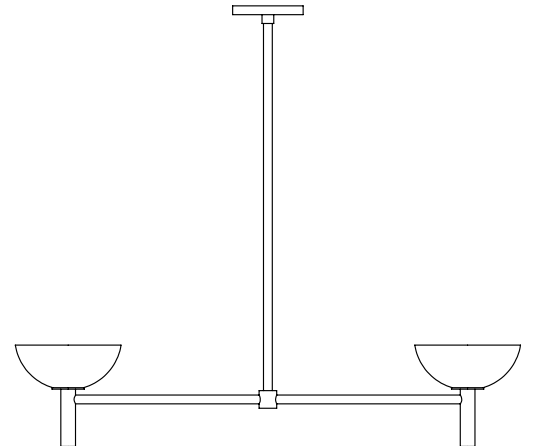

PRATO ALABASTER PENDANT 2 BB

8-5/8" H X 43" W X 9" D

HEIGHT NOT INCLUDING STEM/CANOPY
HEIGHT TO ORDER*

UL APPROVED

HOLDS (2) 60W CANDELABRA BULBS

MUST USE LED BULBS

BRUSHED BRASS FINISH

J-BOX WIRING POINT
CENTERED ON CANOPY

ORPHAN WORK