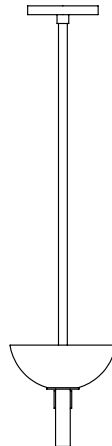

PRATO ALABASTER PENDANT 2 BB

8-5/8" H X 43" W X 9" D

HEIGHT NOT INCLUDING STEM/CANOPY
HEIGHT TO ORDER*

UL APPROVED

HOLDS (2) 60W CANDELABRA BULBS

MUST USE LED BULBS

BRUSHED BRASS FINISH

J-BOX WIRING POINT
CENTERED ON CANOPY

ORPHAN WORK