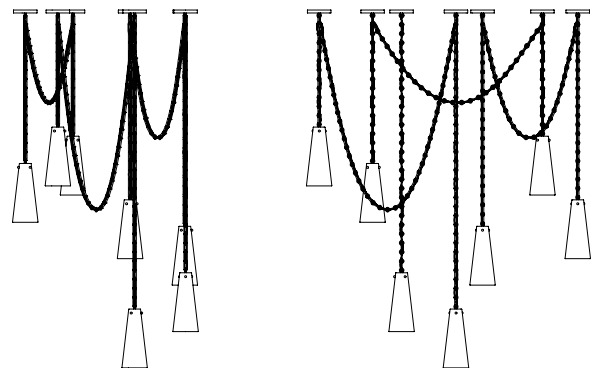

# LUCCA ALABASTER CHANDELIER 7 BB

**DIMENSIONS AS SHOWN  
91-1/2"H X 72"W X 47"D**

HEIGHT/WIDTH/DEPTH TO ORDER\*  
UL APPROVED  
HOLDS (7) 60W CANDELABRA BULBS  
MUST USE LED BULBS

BRUSHED BRASS FINISH