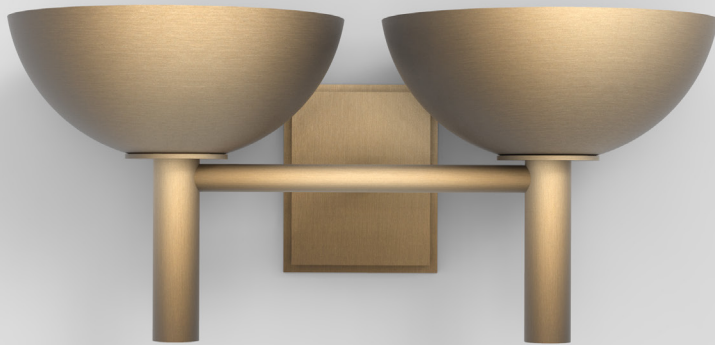

PRATO SCONCE 2 BB

8-5/8" H X 19" W X 9-3/8" D

UL APPROVED  
HOLDS (2) 60W CANDELABRA BULBS  
MUST USE LED BULBS

BRUSHED BRASS FINISH

J-BOX WIRING POINT  
CENTERED ON BACKPLATE

ORPHAN WORK