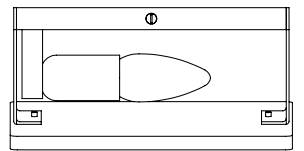

AGNA ALABASTER SCONCE BLK

6"H X 8"W X 4-1/4"D

UL APPROVED  
HOLDS (1) 60W CANDELABRA BULB  
MUST USE LED BULB

BLACKENED BRASS FINISH

J-BOX WIRING POINT  
CENTERED ON BACKPLATE

ORPHAN WORK